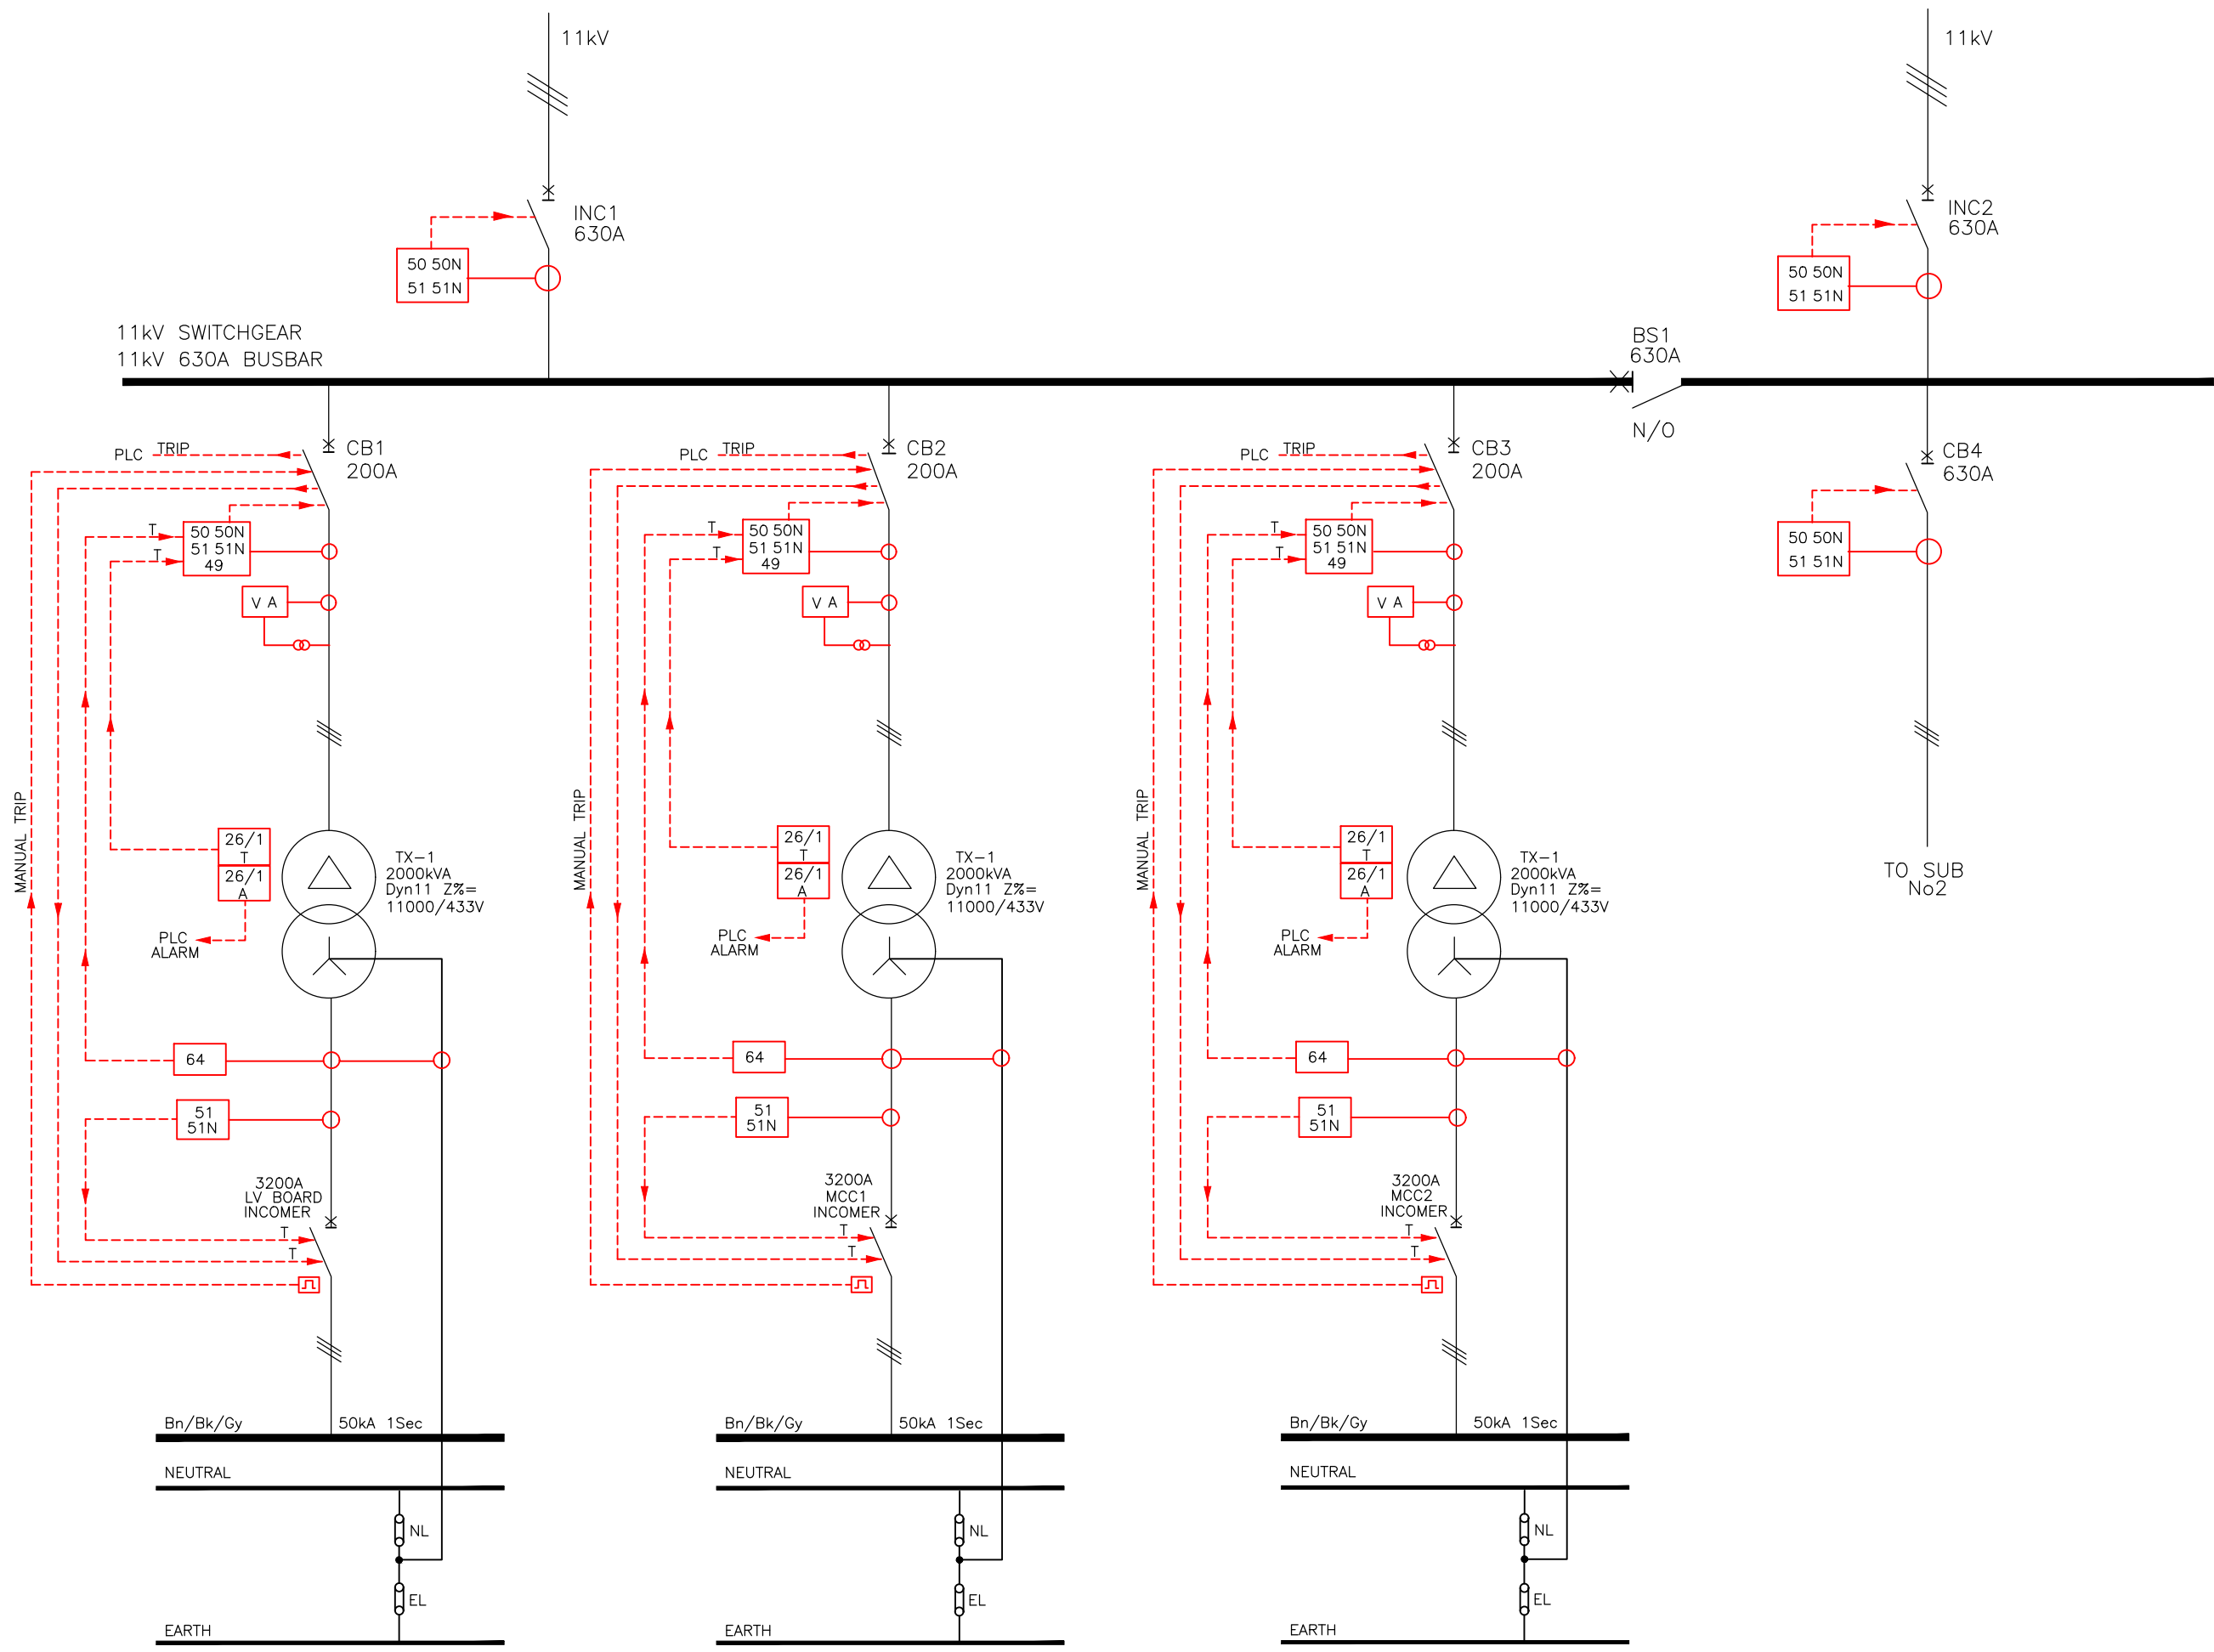

NOTES:  
1.0

RELAYS:

- 26/1-A OIL TEMP ALARM
- 26/1-T OIL TEMP TRIP
- 49 THERMAL CAPACITY
- 50 INSTANTANEOUS OVERCURRENT
- 50N INSTANTANEOUS EARTH FAULT
- 51 I.D.M.T. OVERCURRENT
- 51N I.D.M.T. EARTH FAULT
- 64 RESTRICTED EARTH FAULT

DEVICE SYMBOLS:

-  11kV TRIP BUTTON
-  TRIP SIGNAL
-  TRANSFORMER NEUTRAL LINK
-  TRANSFORMER EARTH LINK