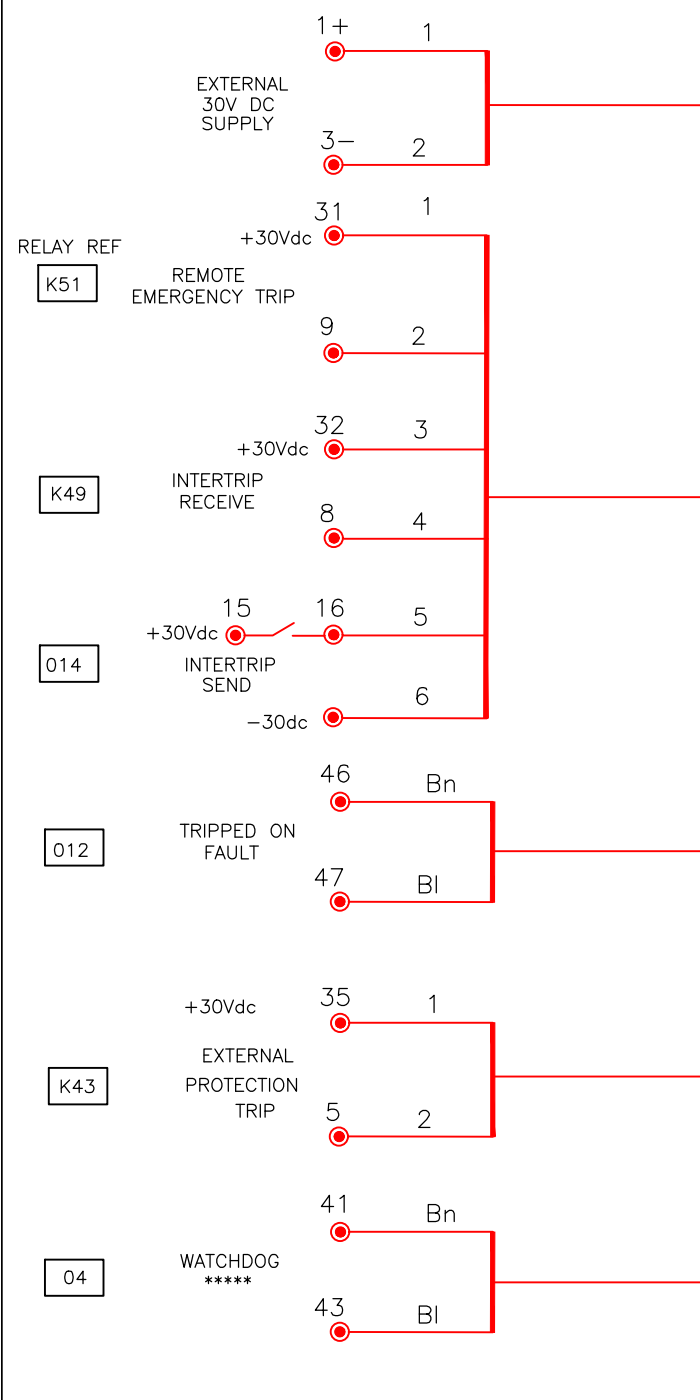

11kV TRANSFORMER FEEDER No1

30V DC TRIPPING UNIT

LV DISTRIBUTION BOARD INCOMER

TRANSFORMER No1 TEMP CONTROL UNIT

MCC-1 PLC-1(AB) I/O STATION (101 Card 3)

SWITCHROOM DB1-3

CC-000-1

CC-001-1

CC-001-3

CC-001-2

CC-001-5

CC-001-4

PC-000-TX1