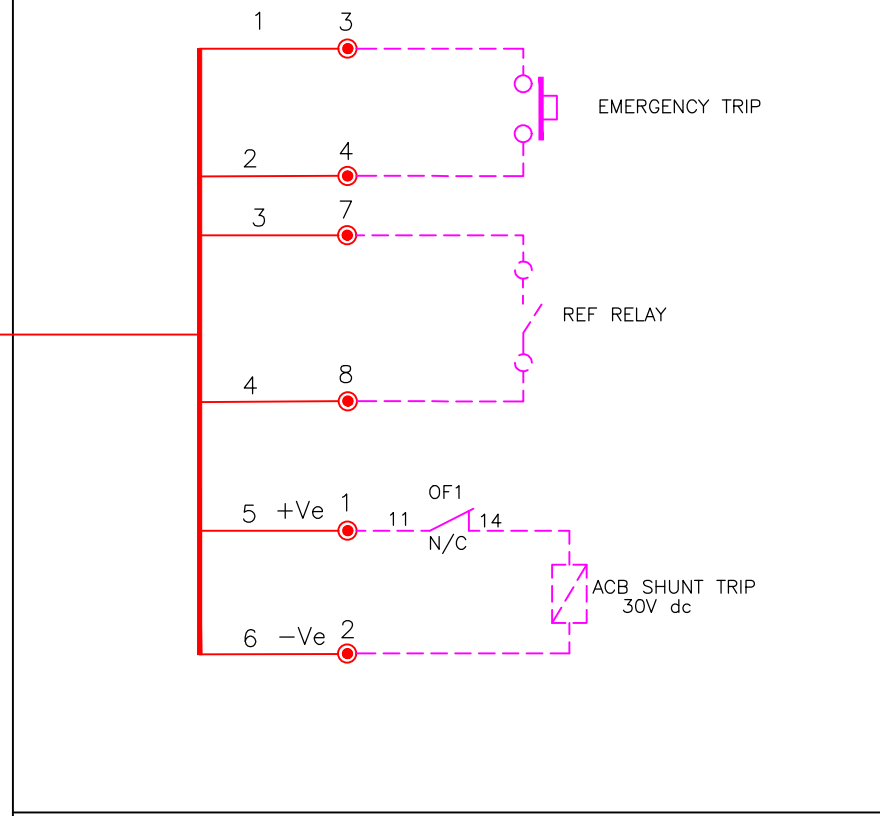

11kV TRANSFORMER FEEDER No1

30V DC TRIPPING UNIT

LV DISTRIBUTION BOARD INCOMER

TRANSFORMER No1 TEMP CONTROL UNIT

MCC-1 PLC-1(AB) I/O STATION (101 Card 3)

SWITCHROOM DB1-3

CC-000-1

CC-001-1

CC-001-3

CC-001-2

CC-001-5

CC-001-4

PC-000-TX1