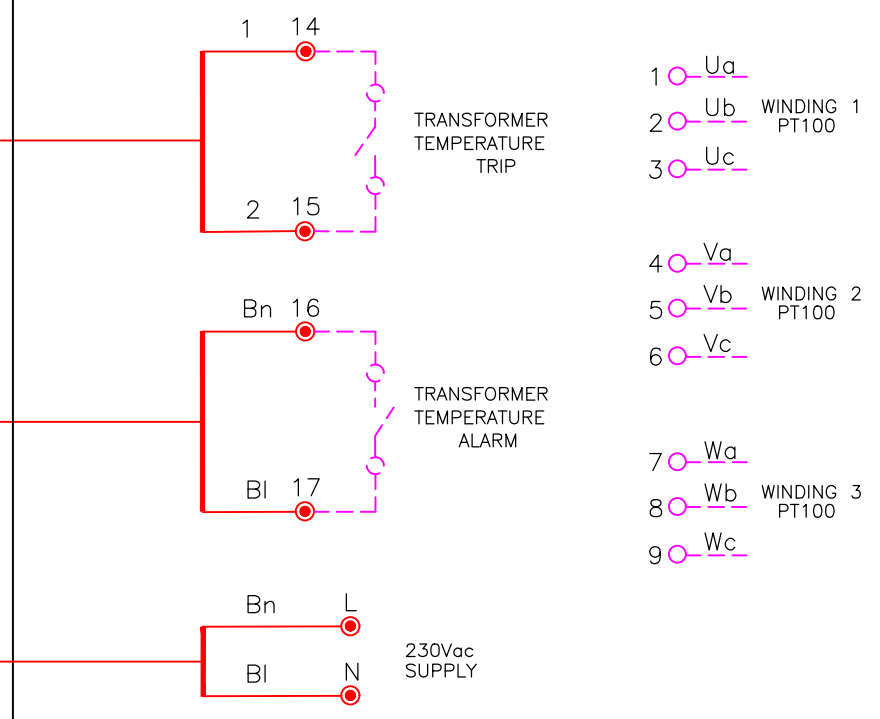

11kV TRANSFORMER FEEDER No1

30V DC TRIPPING UNIT

LV DISTRIBUTION BOARD INCOMER

TRANSFORMER No1 TEMP CONTROL UNIT

MCC-1 PLC-1(AB) I/O STATION (101 Card 3)

SWITCHROOM DB1-3

CC-000-1

CC-001-1

CC-001-3

CC-001-2

CC-001-5

CC-001-4

PC-000-TX1